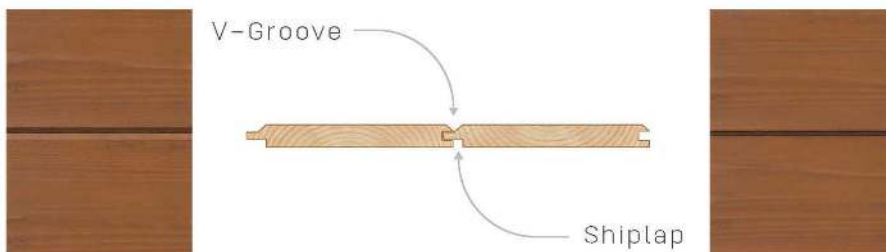

WOODGRAIN PANELING™

DECORATIVE WALL AND CEILING BOARDS

When your thoughts drift to cladding, let them drift to WOODGRAIN. The Classic Series is richly grained, artisan, tongue and groove paneling that celebrates beneath sunlight. Belco's proprietary ArmorTech Stain System delivers a quintessential promise: outstanding color, a smooth, satiny touch and excellent durability against UV rays and mold. Accent your next project with WOODGRAIN!

CLASSIC SERIES

SPECS

Size: 1x6
 Finish: ArmorTech Stain System
 Coating: Water-based low VOC
 Profile: Shiplap or V-groove
 Ends: Matched, T&G
 Lengths: 10', 12', 14', 16'
 Warranty: 15 years

IDEAL FOR

- Soffits
- Covered porch and patio
- Interior wall cladding
- Vaulted spaces
- Accent walls and ceiling