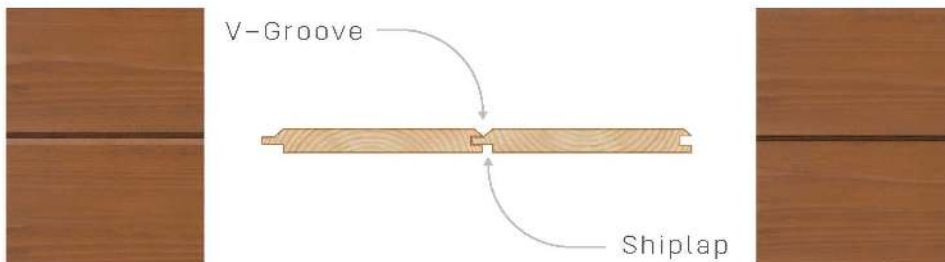

WOODGRAIN PANELING™

DECORATIVE WALL AND CEILING BOARDS

When your thoughts drift to cladding, let them drift to WOODGRAIN. The Classic Series is richly grained, artisan, tongue and groove paneling that celebrates beneath sunlight. Belco's proprietary ArmorTech Stain System delivers a quintessential promise: outstanding color, a smooth, satiny touch and excellent durability against UV rays and mold. Accent your next project with WOODGRAIN!

CLASSIC SERIES

SPECS

Size: 1x6
 Finish: ArmorTech Stain System
 Coating: Water-based low VOC
 Profile: Shiplap or V-groove
 Ends: Matched, T&G
 Lengths: 10', 12', 14', 16'
 Warranty: 15 years

IDEAL FOR

- Soffits
- Covered porch and patio
- Interior wall cladding
- Vaulted spaces
- Accent walls and ceiling