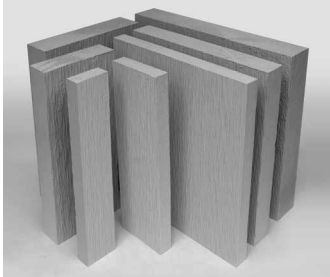

### XT TRIM

**Thicknesses:** 1", 5/4", 2"

**Widths:** 2" - 12"

**Lengths:** 8' - 20'

### XT POST

**Texture:** Comb 4 Sides

**Sizes:** 4x4, 6x6, 8x8

**Lengths:**\* 8', 10', 12'

\* Custom length available