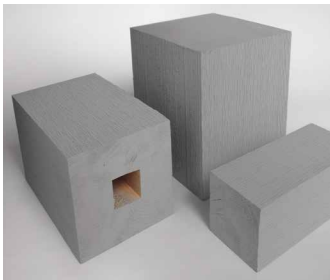

### XT TRIM

**Thicknesses:** 1", 5/4", 2"

**Widths:** 2" - 12"

**Lengths:** 8' - 20'

### XT POST

**Texture:** Comb 4 Sides

**Sizes:** 4x4, 6x6, 8x8

**Lengths:**\* 8', 10', 12'

\* Custom length available